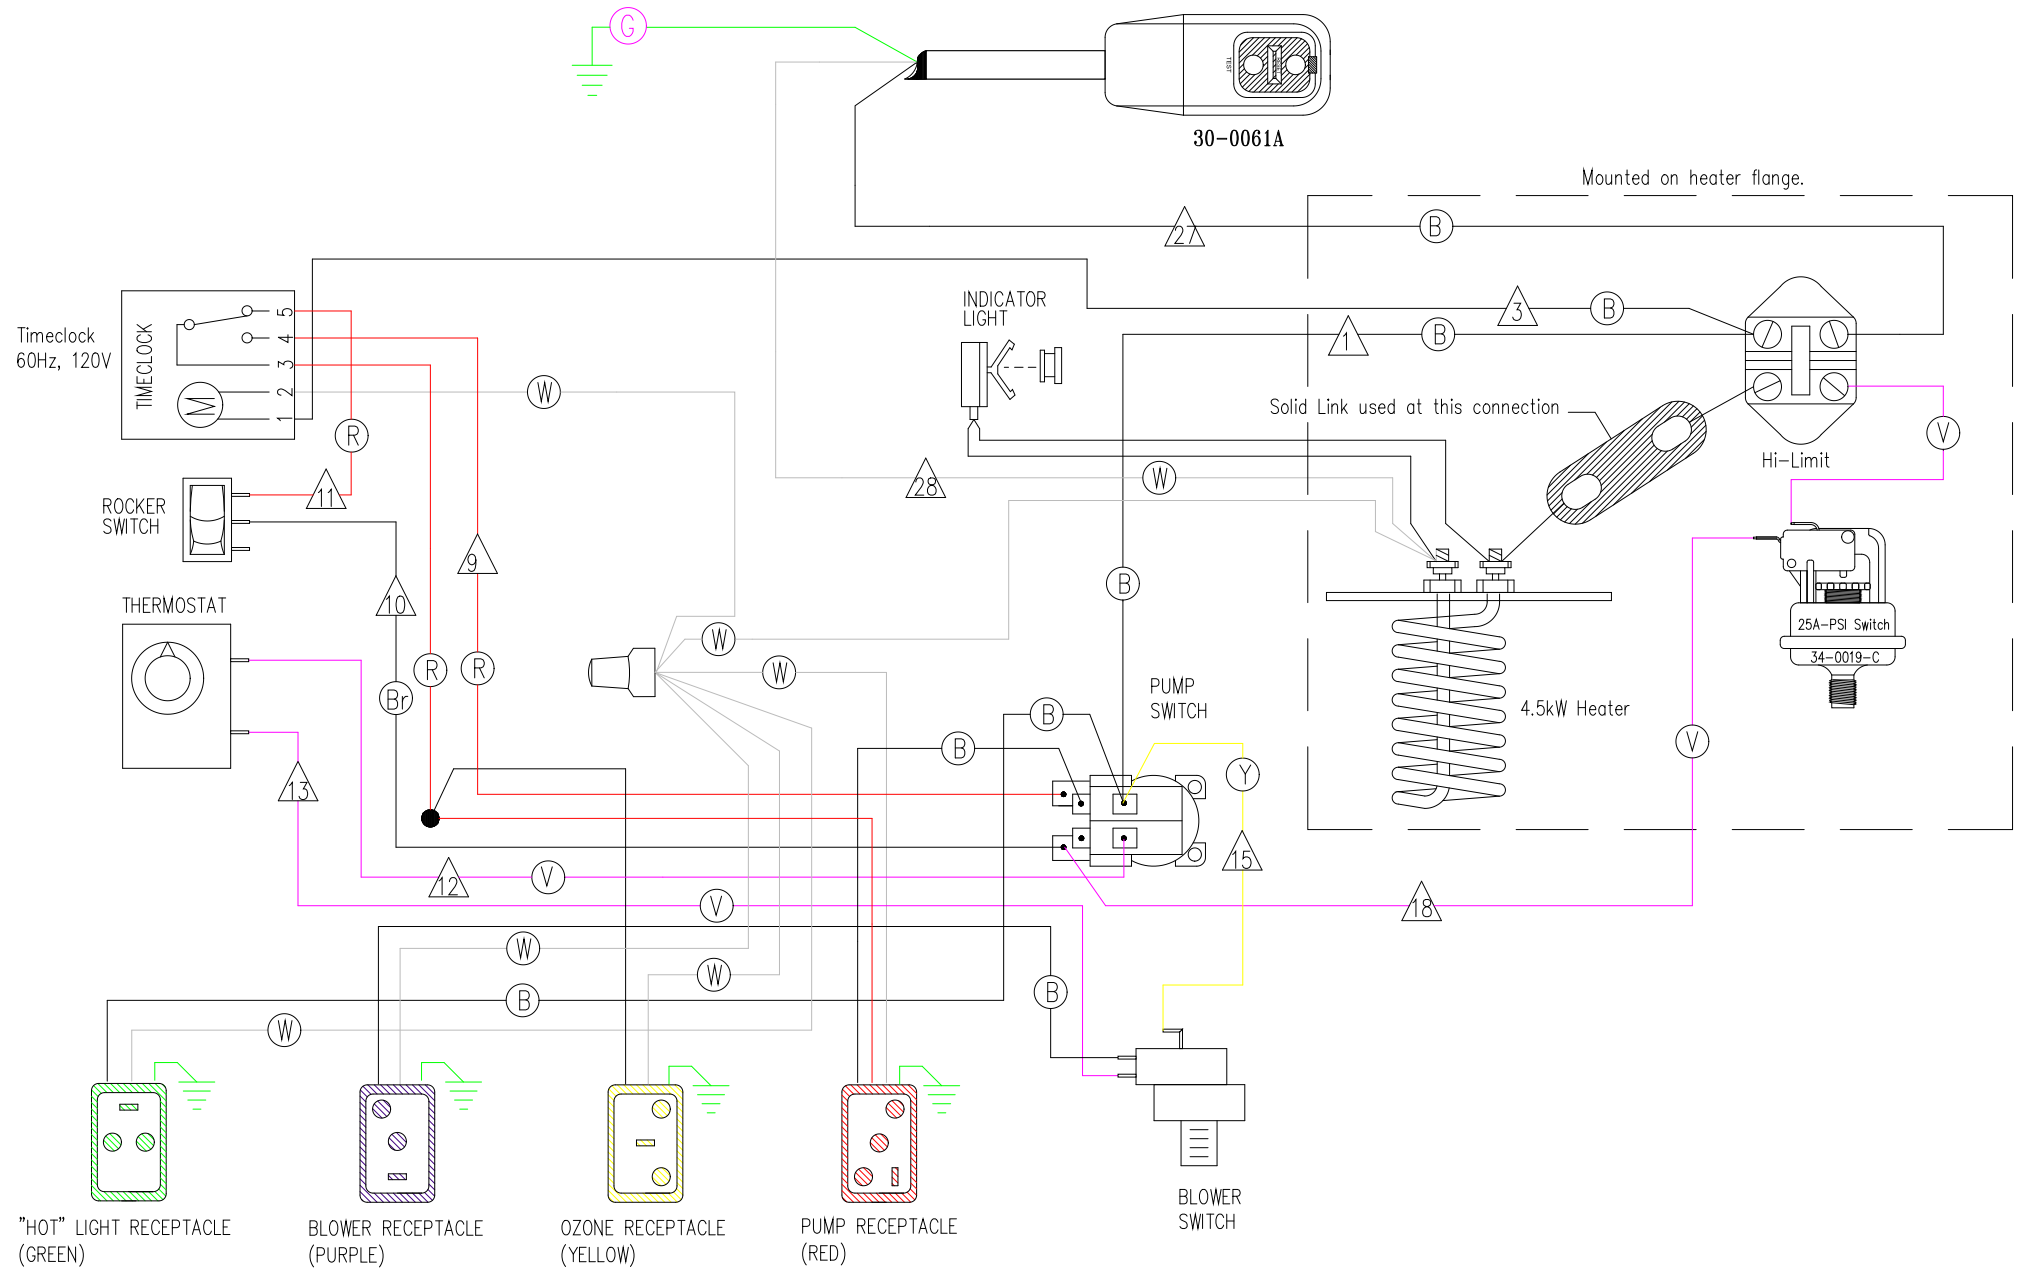

15 AMP CORD-END GFCI

"HOT" LIGHT RECEPTACLE (GREEN)

BLOWER RECEPTACLE (PURPLE)

OZONE RECEPTACLE (YELLOW)

PUMP RECEPTACLE (RED)

BLOWER SWITCH

HYDRO-QUIP
CORONA, CA (909) 273-7575

Manufacture Notes:

Dwg. No.
101TG-BDEKQ

Drawn
BH

Rev
1

Date
01.20.05

Diagram No. **943**

Wire Color Code	
B - Black	G - Green
Br - Brown	Bl - Blue
R - Red	V - Violet
O - Orange	W - White
Y - Yellow	